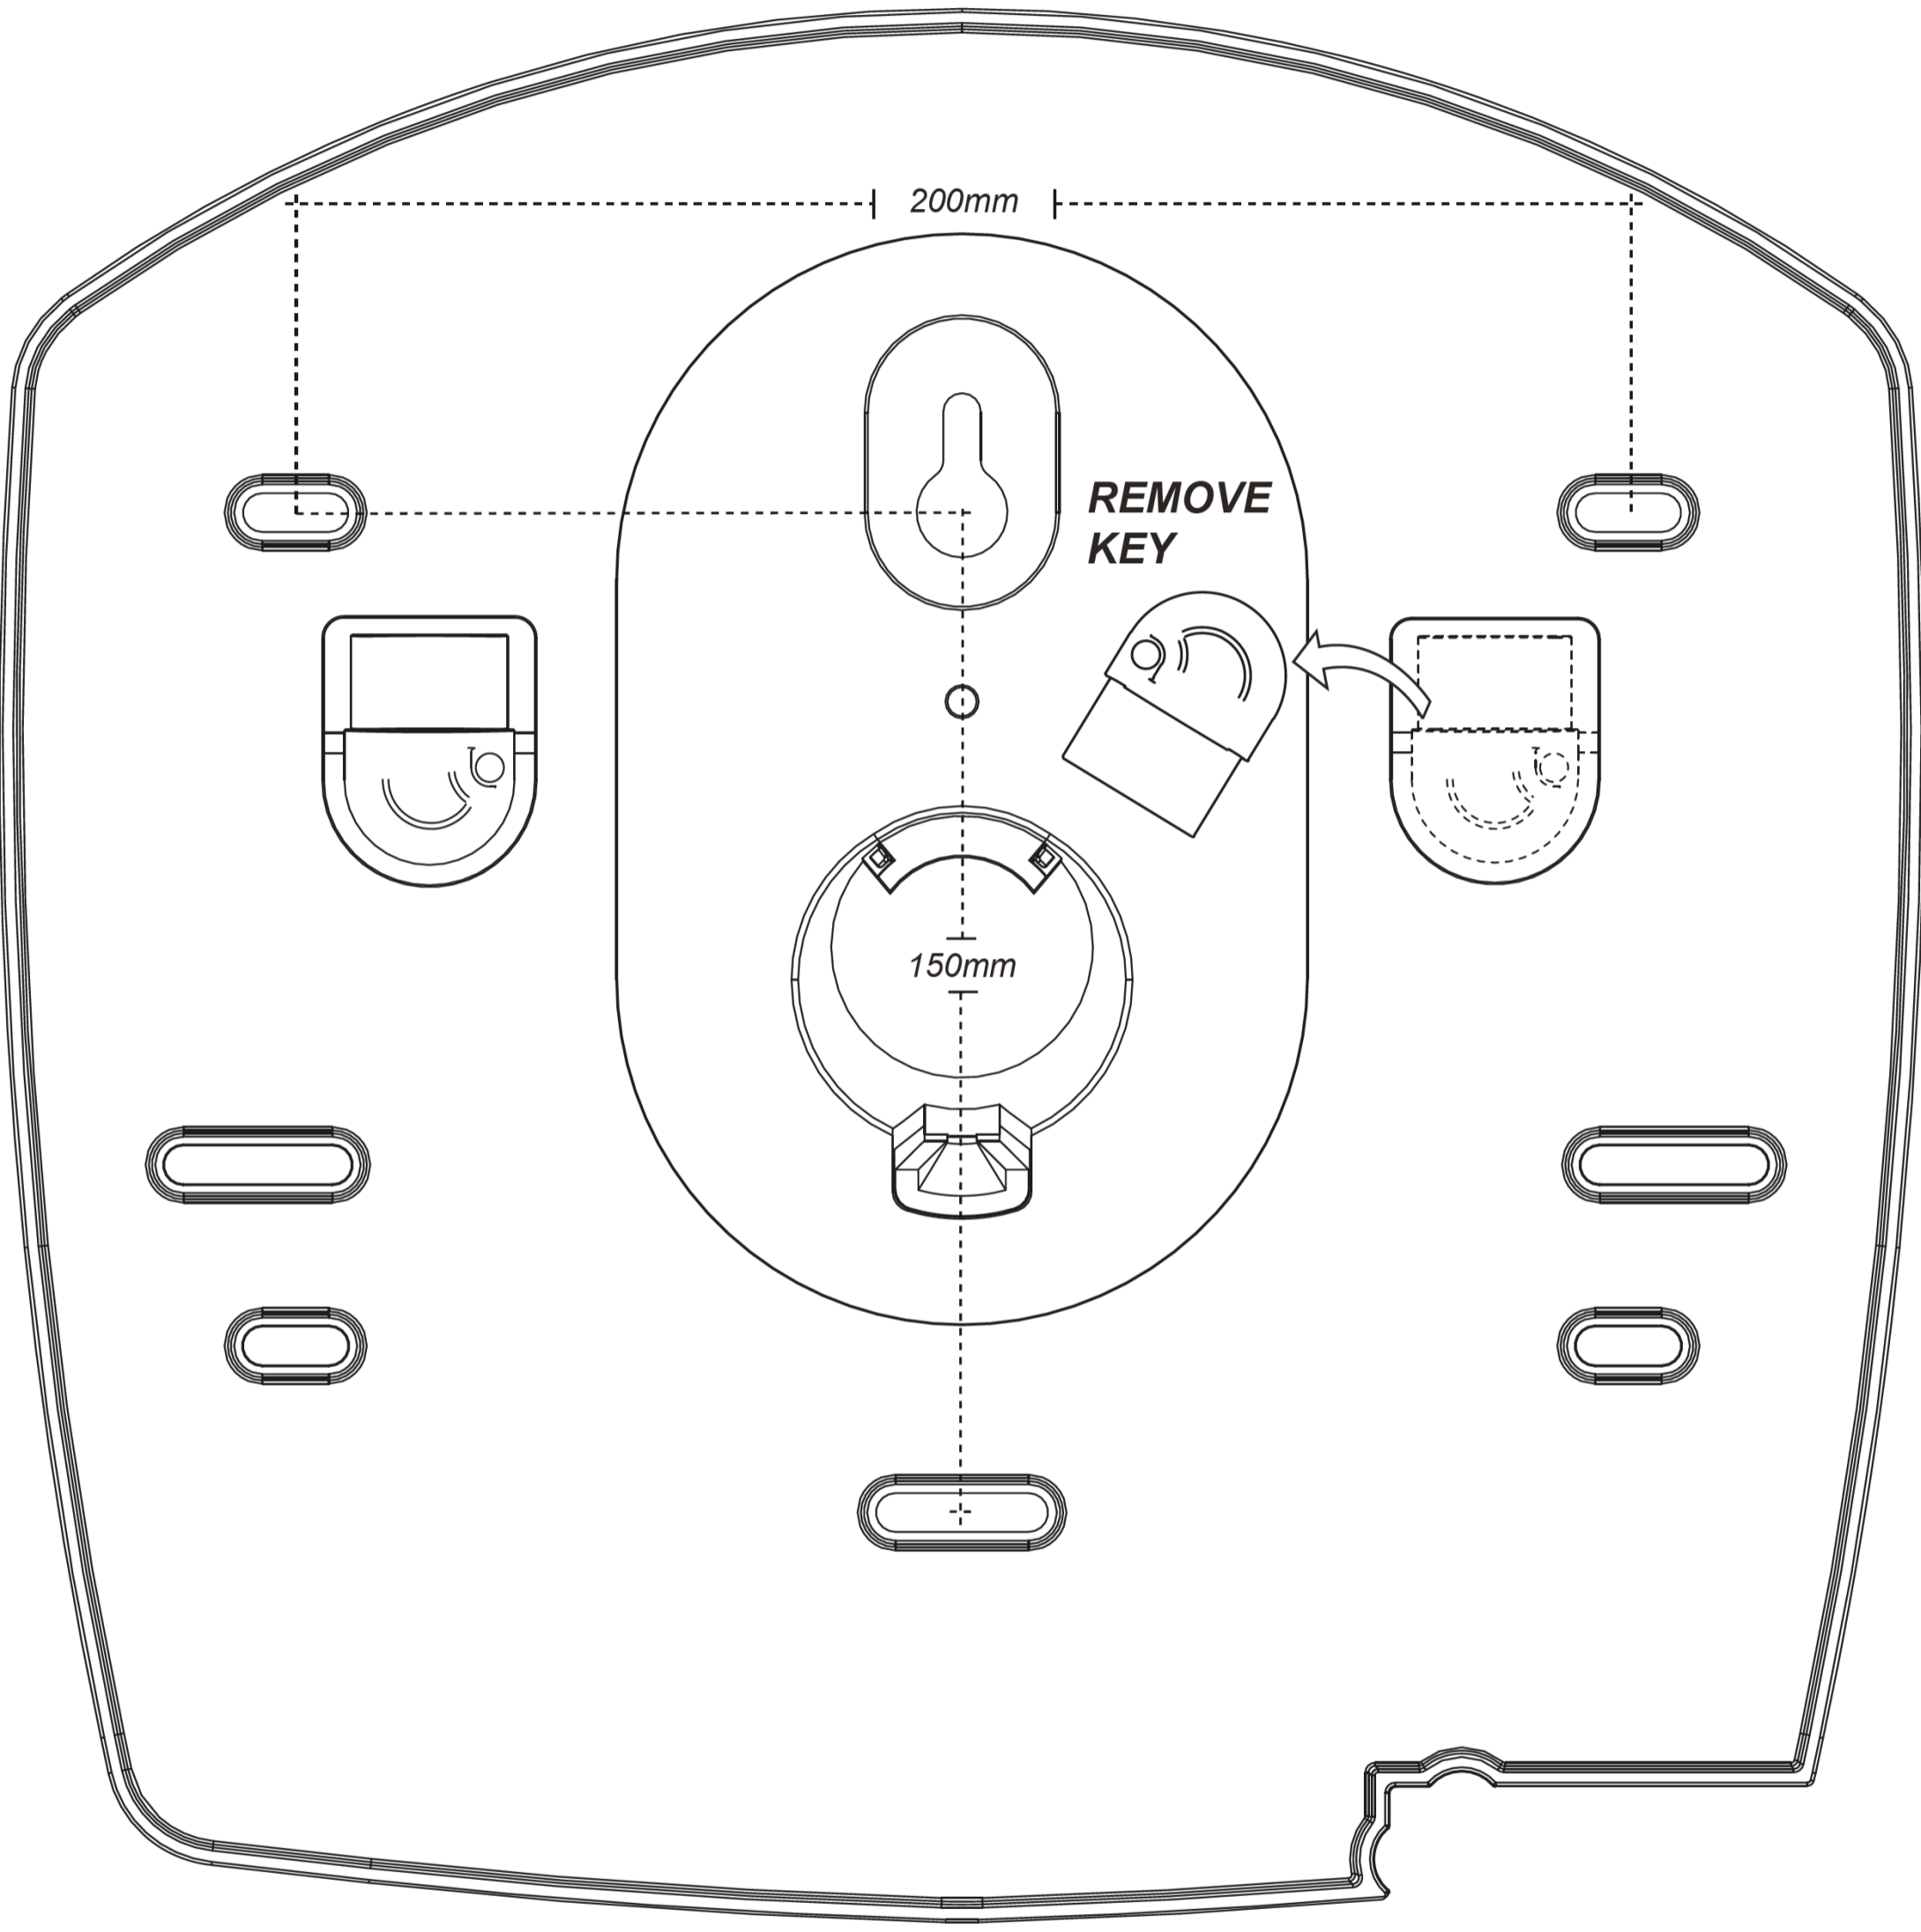

# 90083, 92162

KATRIN Gigant L Dispenser

Open with key  
(Position – key needed and turn right)

Easy opening  
(Position – turn left with key once, then no key needed to open dispenser)

Push on top  
and pull cover  
to open

200mm

**REMOVE  
KEY**

150mm