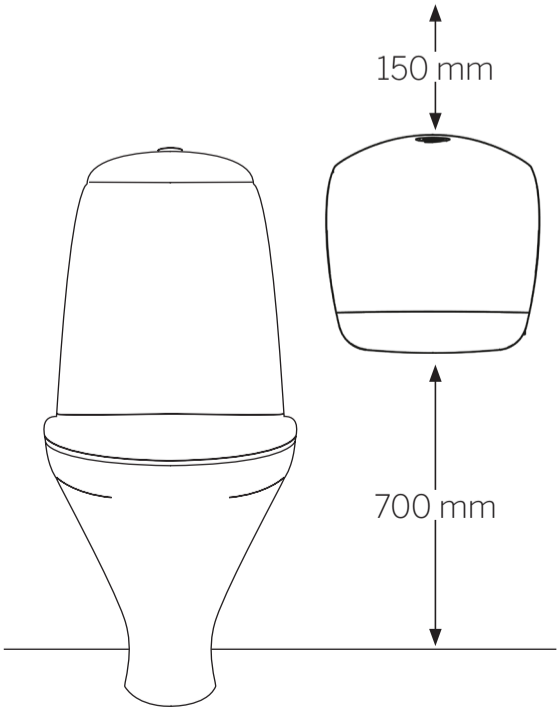

# 90083, 92162

KATRIN Gigant L Dispenser

Open with key  
(Position – key needed and turn right)

Easy opening  
(Position – turn left with key once, then no key needed to open dispenser)

Push on top  
and pull cover  
to open

200mm

**REMOVE  
KEY**

150mm