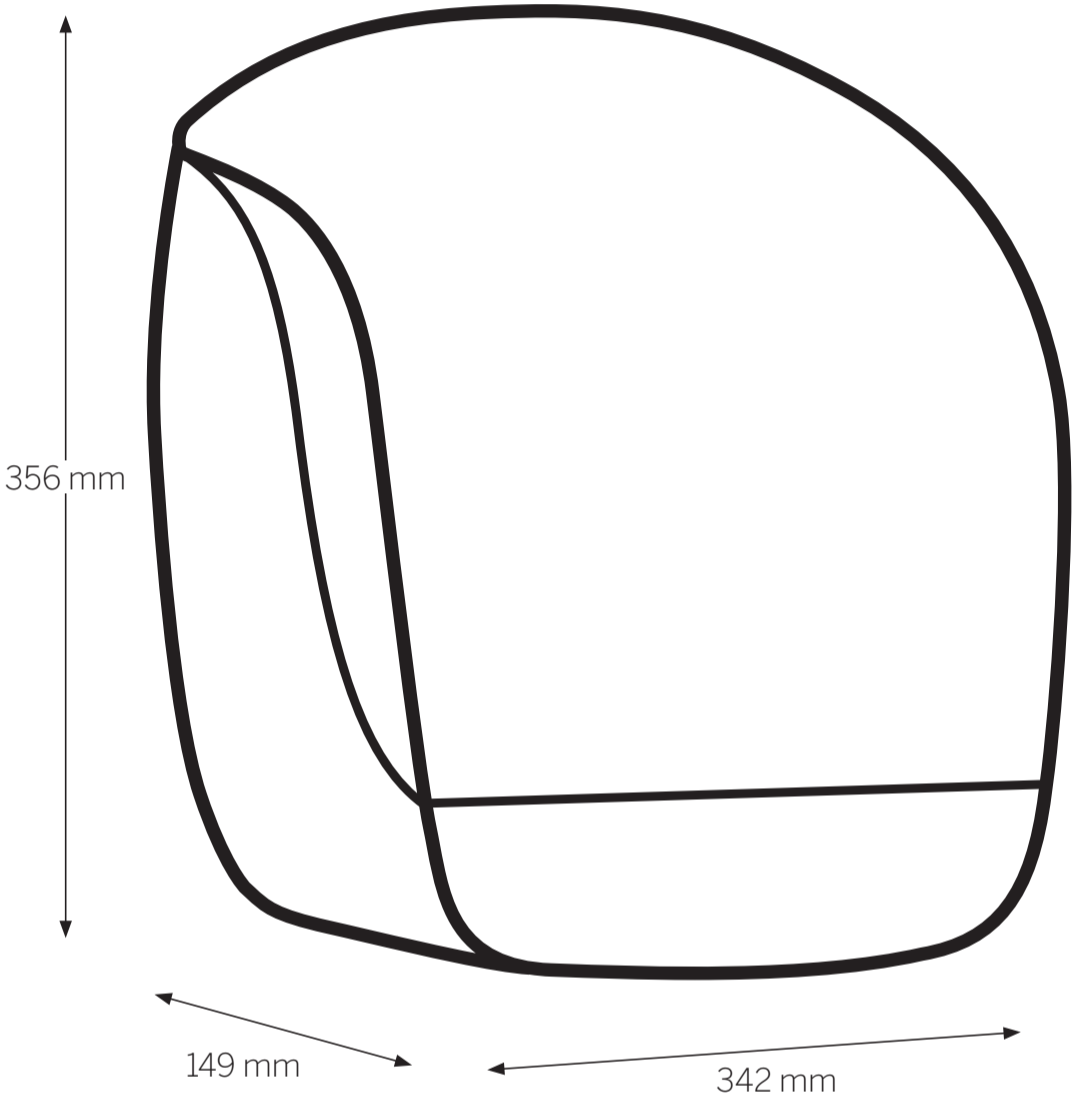

# 90083, 92162

KATRIN Gigant L Dispenser

Open with key  
(Position – key needed and turn right)

Easy opening  
(Position – turn left with key once, then no key needed to open dispenser)

Push on top  
and pull cover  
to open

200mm

**REMOVE  
KEY**

150mm