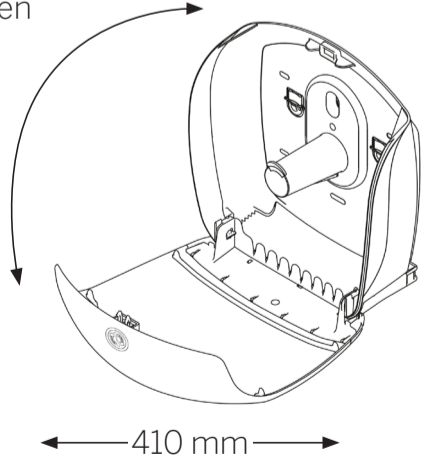

# 90083, 92162

KATRIN Gigant L Dispenser

Open with key  
(Position – key needed and turn right)

Easy opening  
(Position – turn left with key once, then no key needed to open dispenser)

Push on top  
and pull cover  
to open

200mm

**REMOVE  
KEY**

150mm